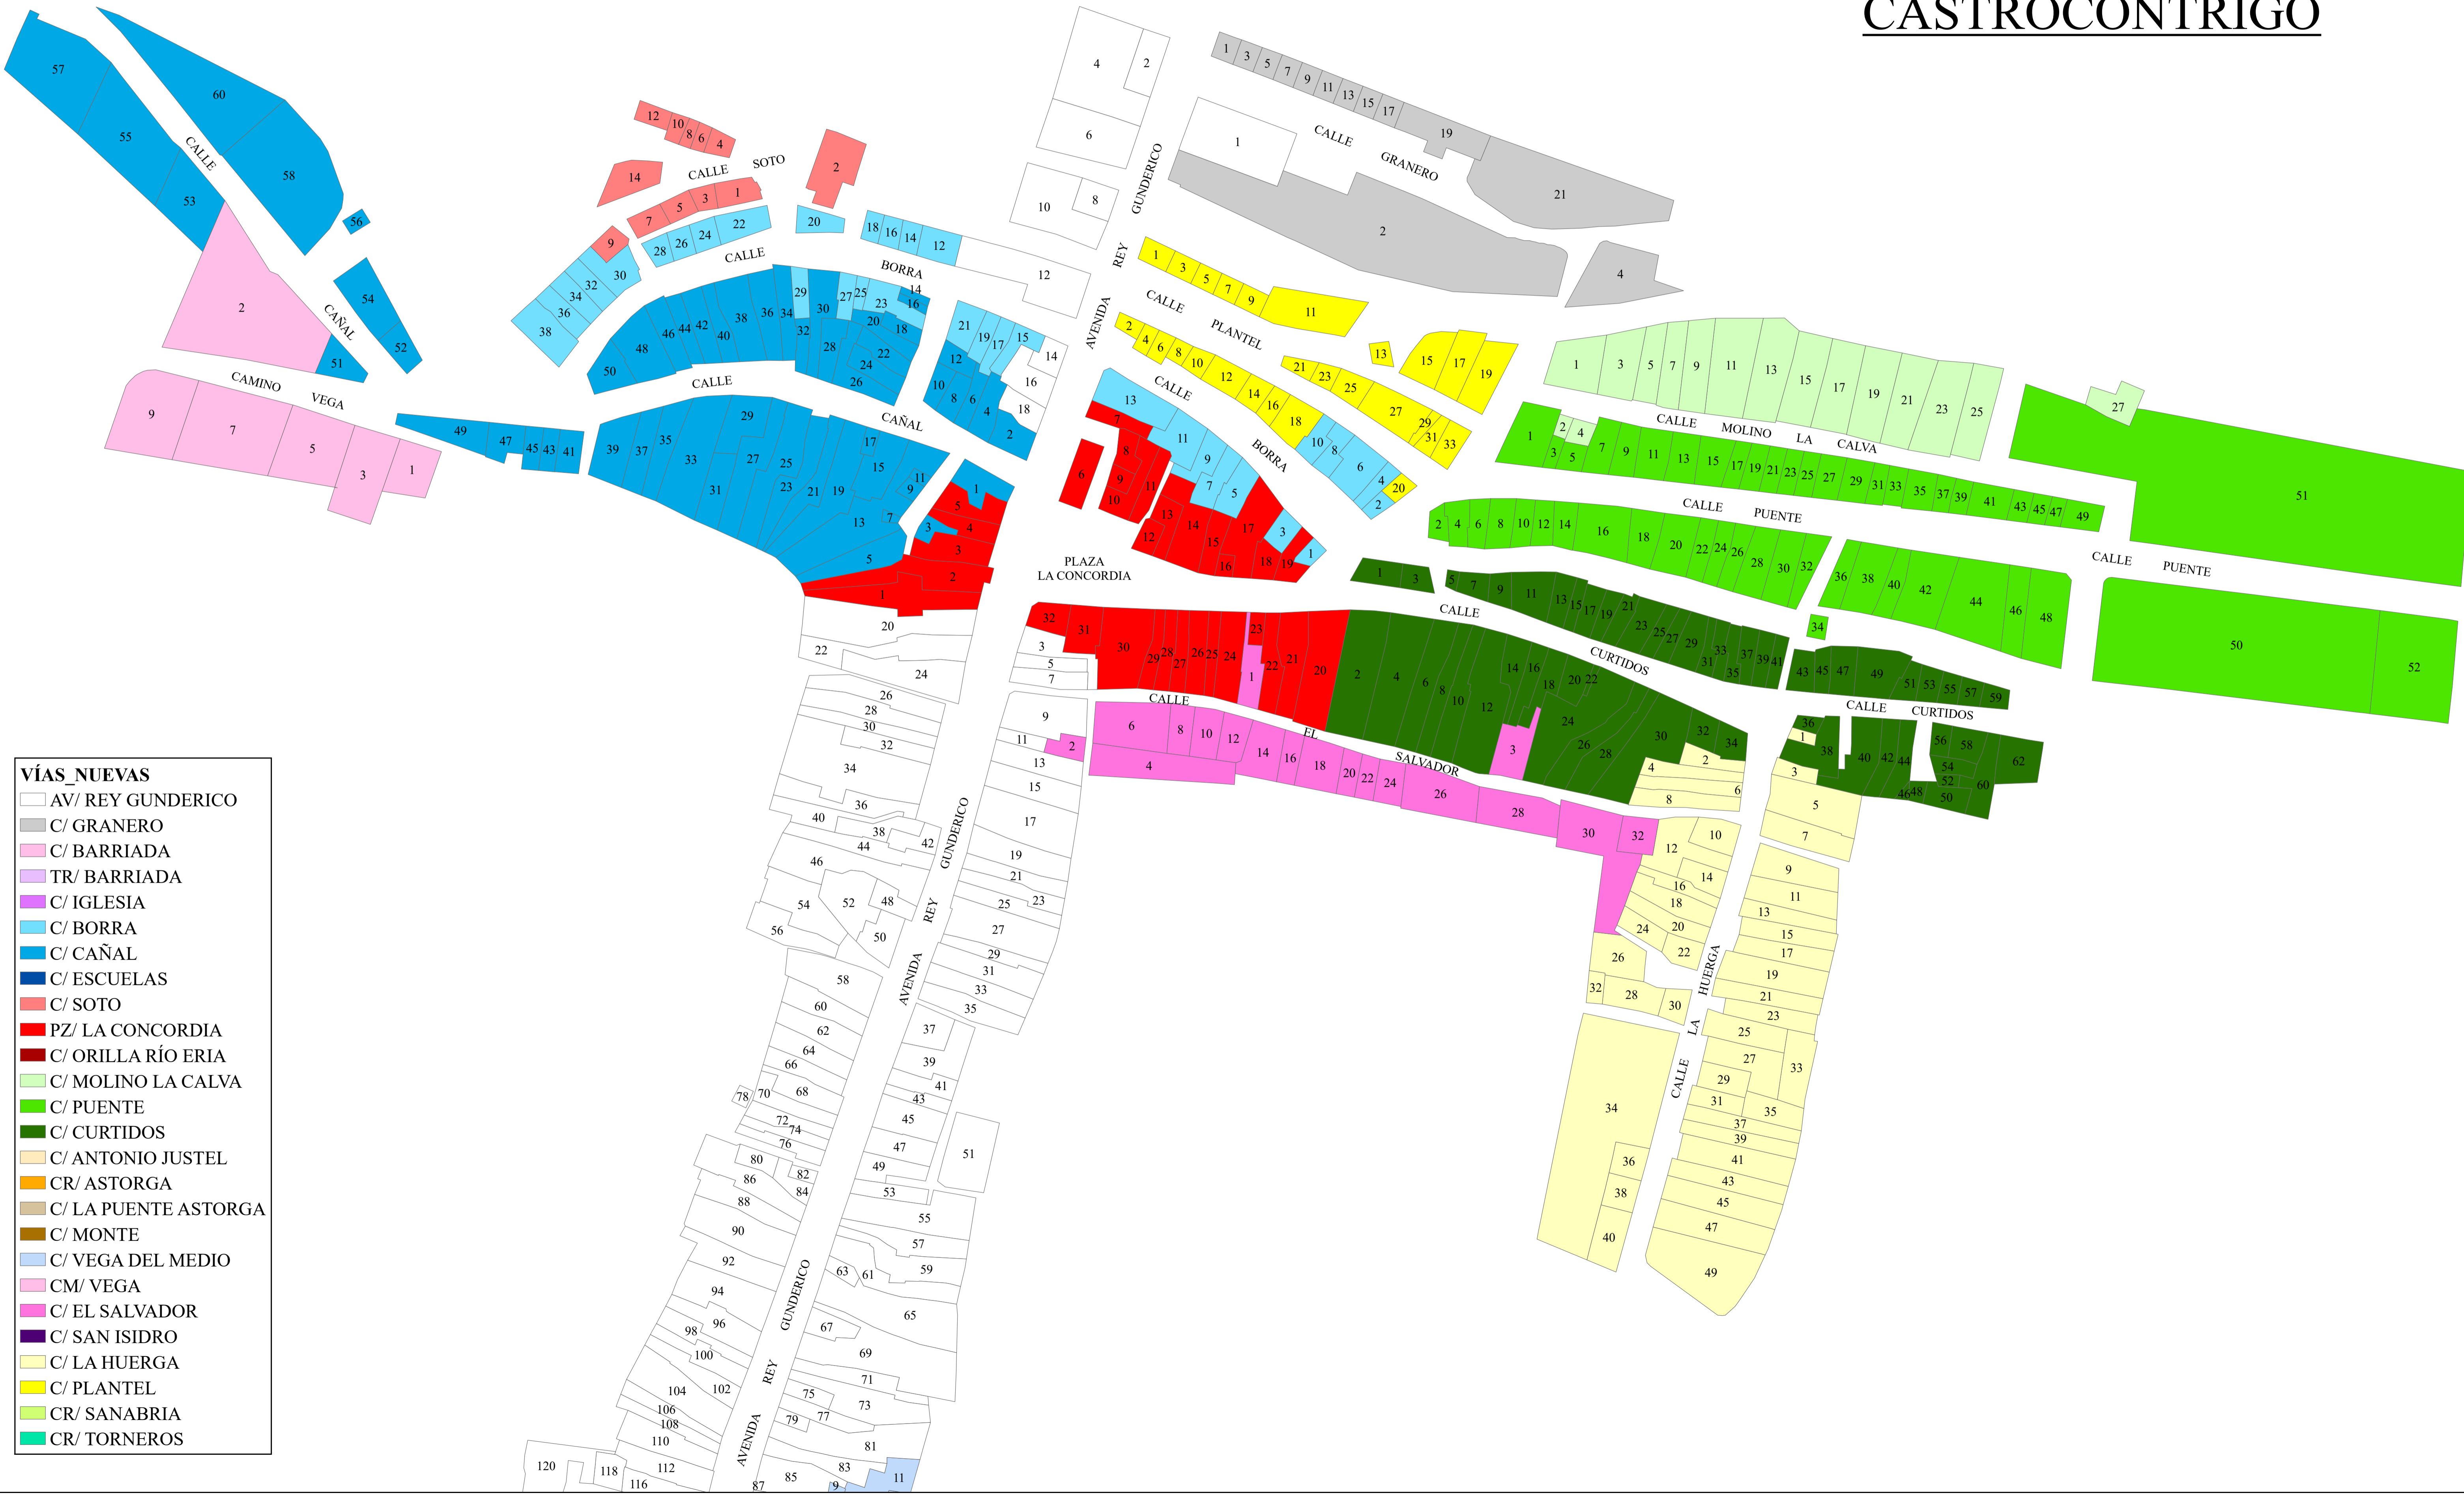

CASTROCONTRIGO

VÍAS NUEVAS

[White]	AV/ REY GUNDERICO
[Grey]	C/ GRANERO
[Pink]	C/ BARRIADA
[Purple]	TR/ BARRIADA
[Light Blue]	C/ IGLESIA
[Medium Blue]	C/ BORRA
[Dark Blue]	C/ CAÑAL
[Red]	C/ ESCUELAS
[Dark Red]	C/ SOTO
[Light Red]	PZ/ LA CONCORDIA
[Orange]	C/ ORILLA RÍO ERIA
[Light Green]	C/ MOLINO LA CALVA
[Green]	C/ PUENTE
[Dark Green]	C/ CURTIDOS
[Light Yellow]	C/ ANTONIO JUSTEL
[Yellow]	CR/ ASTORGA
[Light Brown]	C/ LA PUENTE ASTORGA
[Dark Brown]	C/ MONTE
[Blue-White]	C/ VEGA DEL MEDIO
[Light Pink]	CM/ VEGA
[Pink]	C/ EL SALVADOR
[Dark Purple]	C/ SAN ISIDRO
[Light Yellow]	C/ LA HUERGA
[Yellow]	C/ PLANTEL
[Light Green]	CR/ SANABRIA
[Dark Green]	CR/ TORNEROS